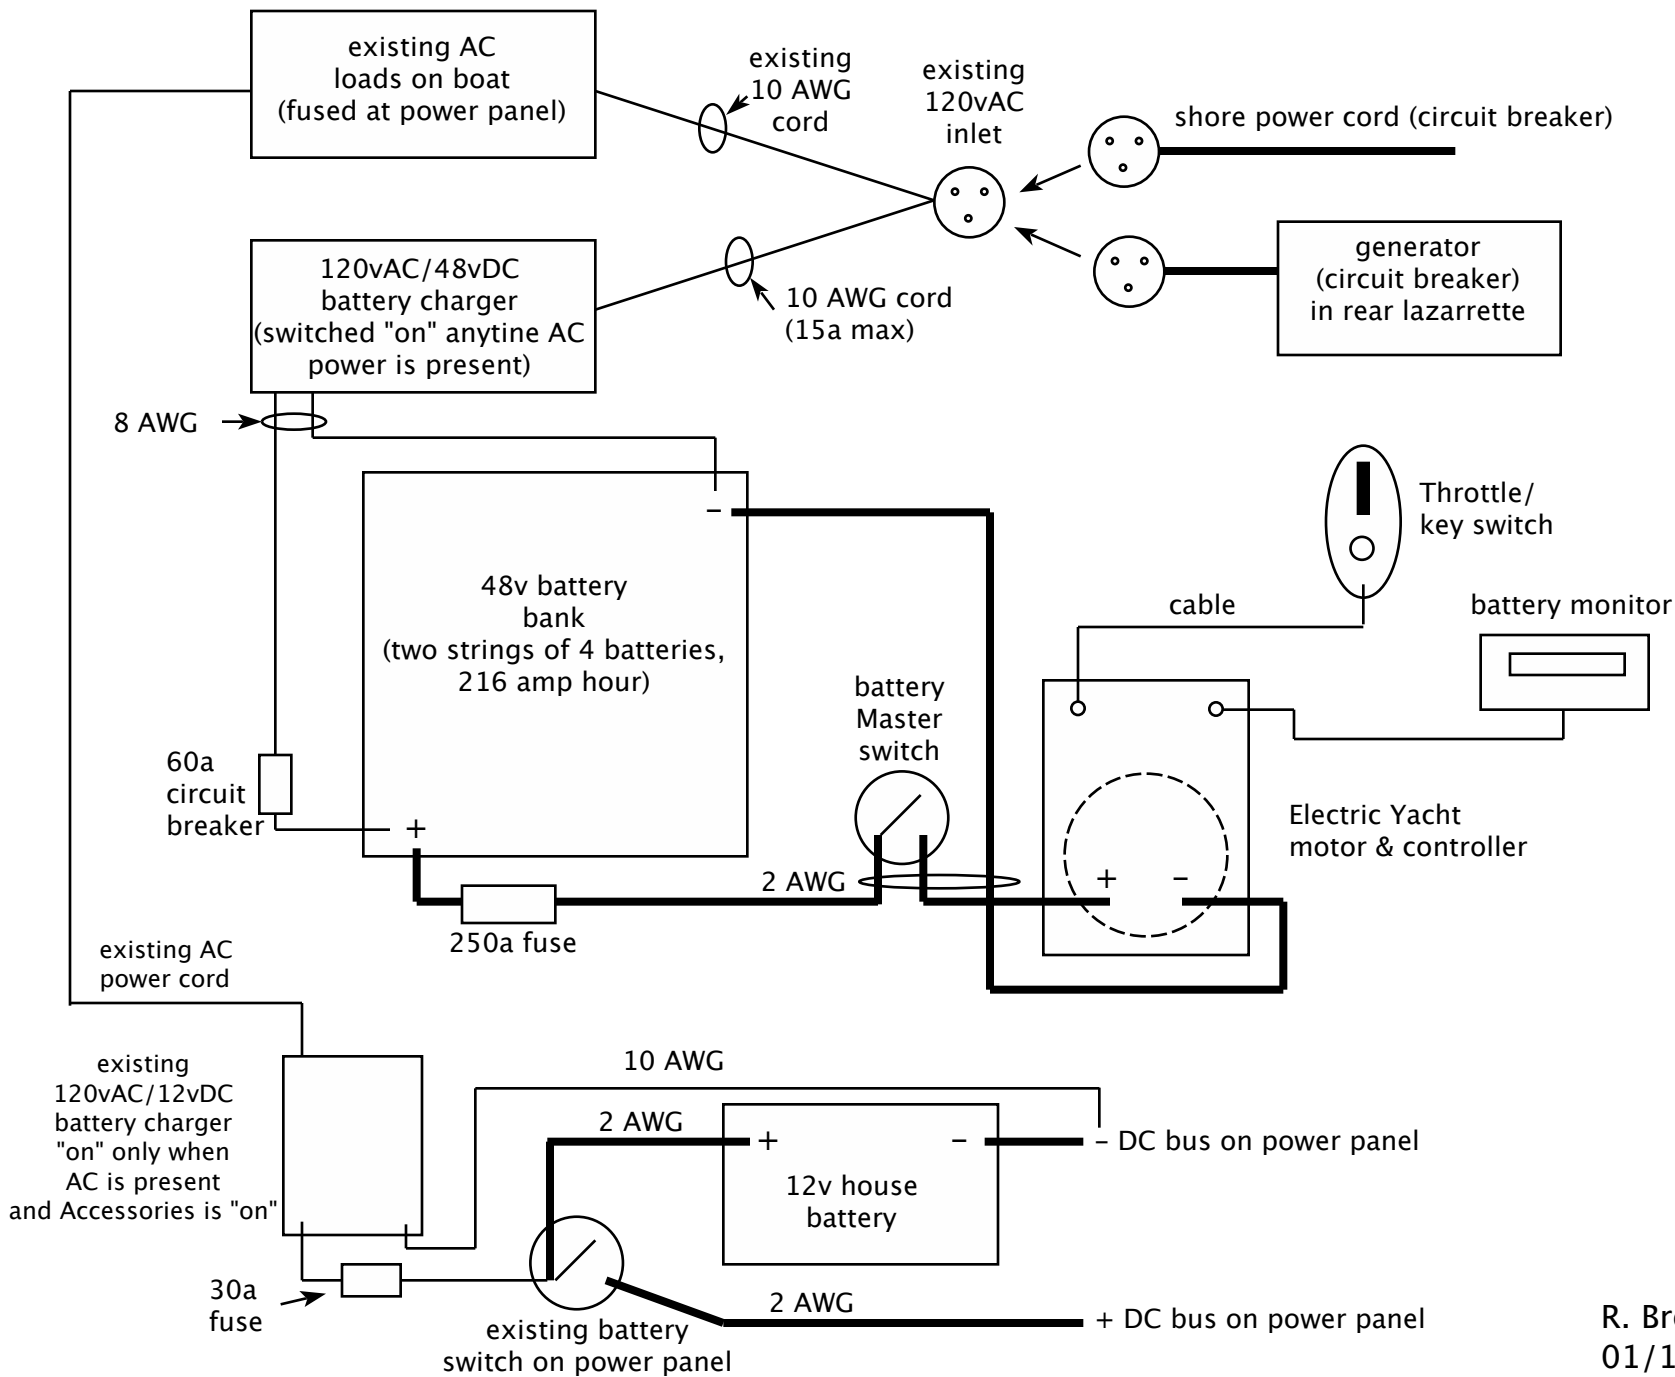

Cabernet electric conversion wiring diagram

R. Brooks
01/17/10